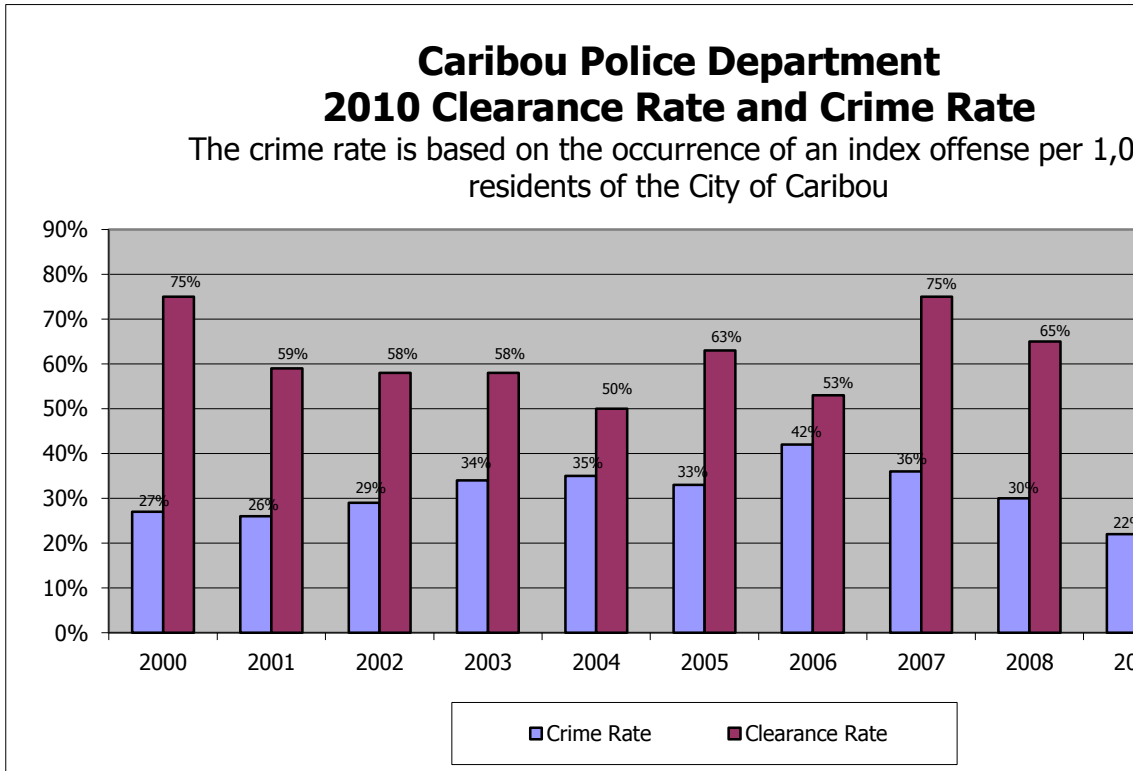

	2000	2001	2002	2003	2004	2005	2006	2007
Clearance Rate	75%	59%	58%	58%	58%	50%	63%	53%
Crime Rate	27%	26%	26%	29%	34%	35%	35%	42%

2008	2009	2010	
75%	65%	83%	60%
36%	30%	22%	29%