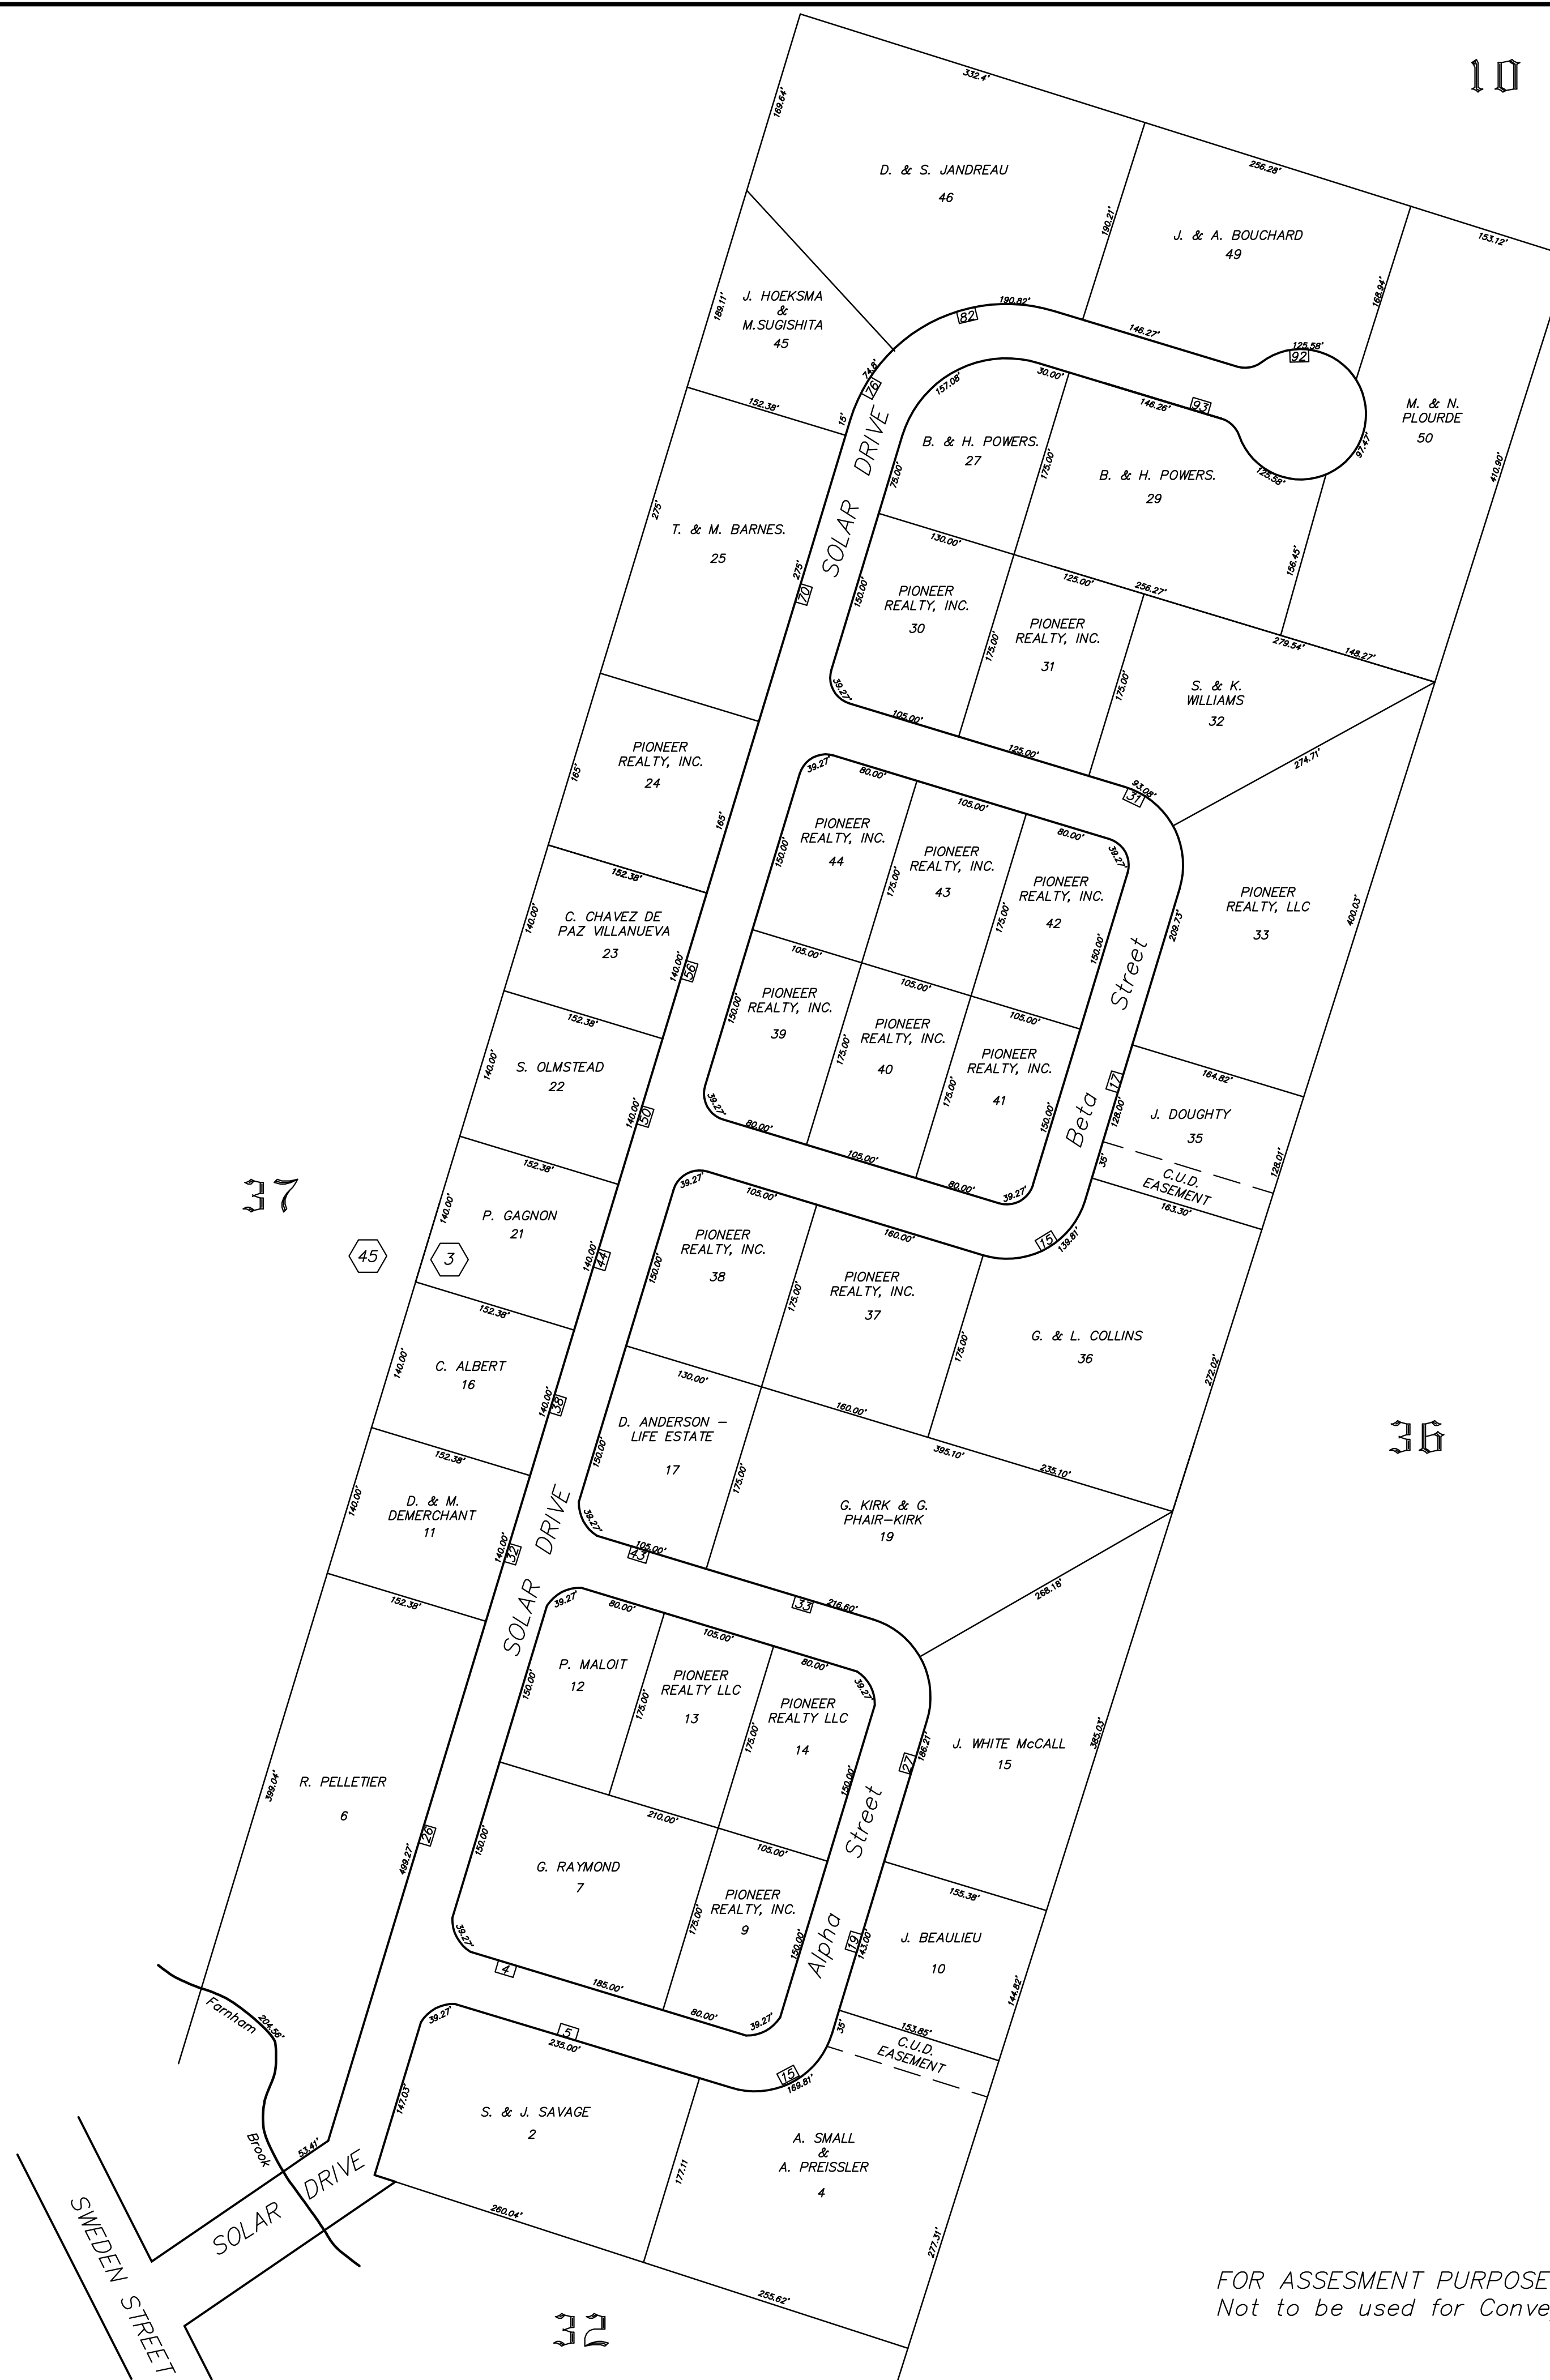

PARCEL NUMBERS ----- 1
ADJACENT MAPS ----- 2
MATCH LINES -----
ORIGINAL LOT NUMBERS ----- 86
STREET NUMBERS ----- 840

PROPERTY MAP
City of Caribou
Aroostook County, Maine

FOR ASSESMENT PURPOSES
Not to be used for Conveyances